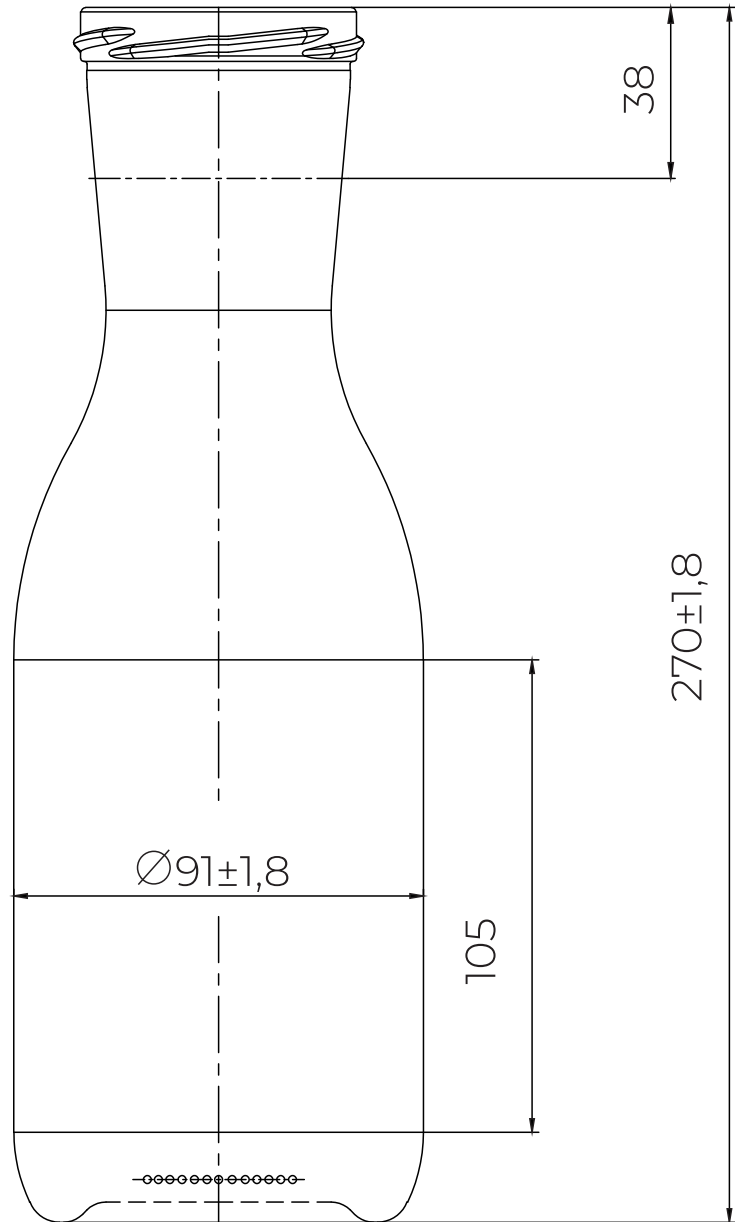

JUICE 2 1000

KMC
G L A S S

⌘ Juice 2 1000

⌘ Weight - 480 g

⌘ Filling CAP - 1000 ml

⌘ Color - Flint

⌘ Diameter - 91 ± 1.8

www.kmc.glass
sales@kmc.glass